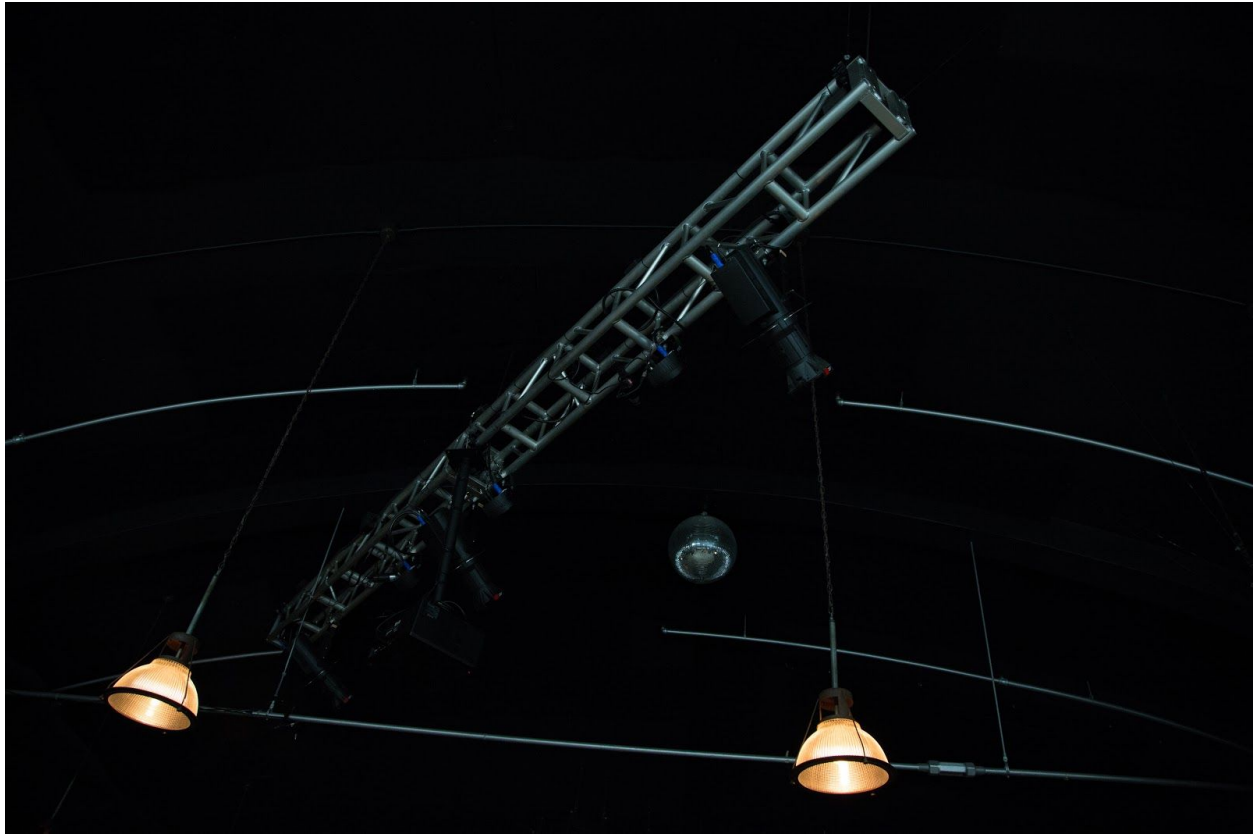

If you are interested in filming you may hire your own film crew or we recommend our Zebulon house film crew. Their prices vary on scope of production, it depends on your needs.

Attached below you will find our stage dimensions, pictures of our facility and a full list of our tech specs.

Stage Dimensions

Zebulon Tech

STAGE POWER:

Motion labs distro with upstage and down stage stringers (2) guest 30amp twist outlets

AUDIO

MAINS:

L-Acoustics

(3) ARCS-Wide Focus