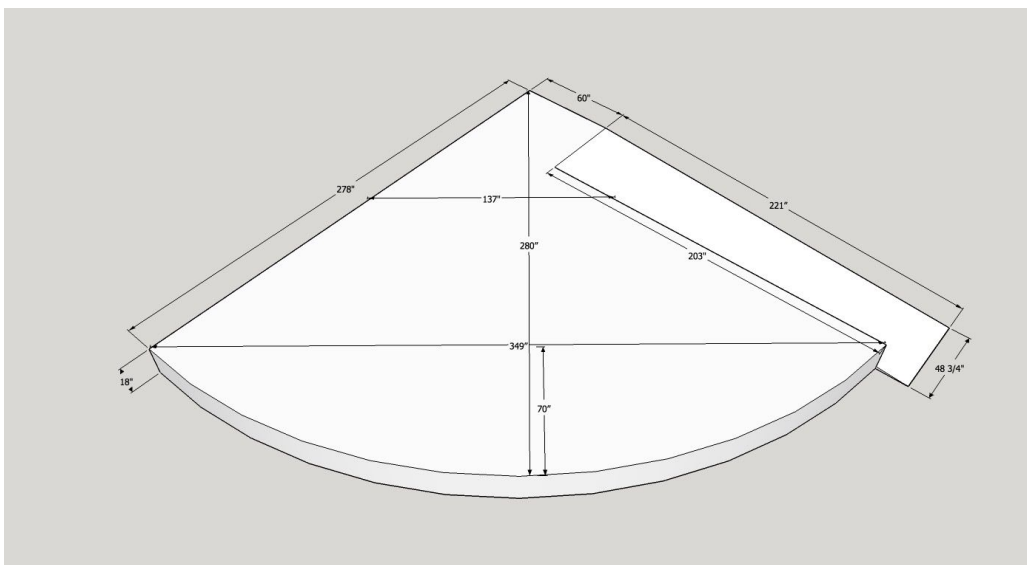

Stage Dimensions

Zebulon Tech

STAGE POWER:

Motion labs distro with upstage and down stage stringers (2) guest 30amp twist outlets

AUDIO

MAINS:

L-Acoustics

(3) ARCS-Wide Focus