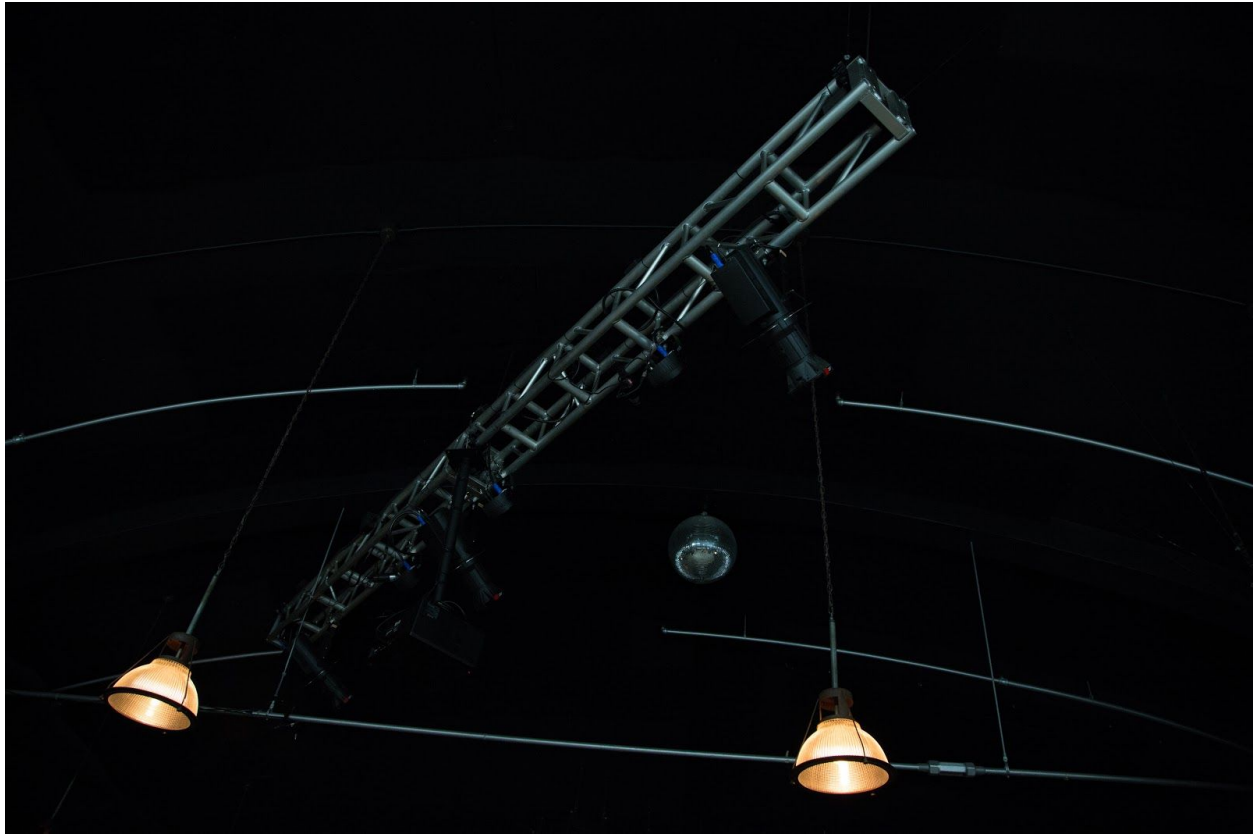

Since the start of quarantine in 2020 we have been very active in recording shows for streaming platforms. Zebulon is now offering it's facilities and staff for affordable rental to our artists.

Zebulon has secure parking, outdoor patio, greenroom with attached bathroom and shower, 1,000 sqft cafe, venue stage area of 3,000 sqft size.

If you are interested in filming you may hire your own film crew or we recommend our Zebulon house film crew. Their prices vary on scope of production, it depends on your needs.

Attached below you will find our stage dimensions, pictures of our facility and a full list of our tech specs.

Stage Dimensions

Zebulon Tech

STAGE POWER:

Motion labs distro with upstage and down stage stringers (2) guest 30amp twist outlets

AUDIO

MAINS:

L-Acoustics

(3) ARCS-Wide Focus